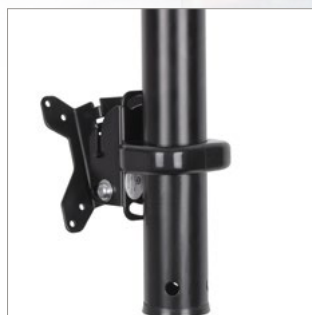

MOUNT FROM THE CEILING, FLOOR OR BOTH

BT7850

Ø50MM POLE

Designed for ceiling, floor or floor-to-ceiling installations, the BT7850 is designed to combine with many B-Tech ranges to provide a solution where wall mounting is not preferable or possible. The poles are available in 0.25m, 0.5m, 1m, 1.5m, 2m and 3m lengths which can also be cut to length if required and feature safety bolt holes top and bottom for a secure installation. The BT7850 is internally unobstructed for cables to pass through easily, and poles can be linked together using BT7823 and BT7824 pole joiners. Also supplied with finishing ring for a neat install.

SPECIFICATION

Steel thickness	1.6mm
Max Load	140kg
Pole Diameter	Ø50mm
Lengths available	0.25m, 0.5m, 1m, 1.5m, 2m, 3m*
Colour	Black, Chrome or White**

*Please note poles can be cut to an exact length if required

**3m length poles only available in Black. White only available in 0.5m, 1m and 1.5m lengths.

FEATURES

- 1.6mm thick steel pole can support large loads
- Poles can be cut to length if required
- Poles are internally unobstructed for cables to pass through easily
- Features safety bolt holes at top and bottom for secure installation
- Poles can be linked together using BT7823 or BT7824 Pole Joiners

Can be mounted from floors, ceilings or both for more mounting flexibility

Poles can be linked together using BT7823 & BT7824 Pole Joiners

Compatible with all Ø50mm accessory collars such as the BT7052

Features safety bolt holes at the top and bottom for secure installation